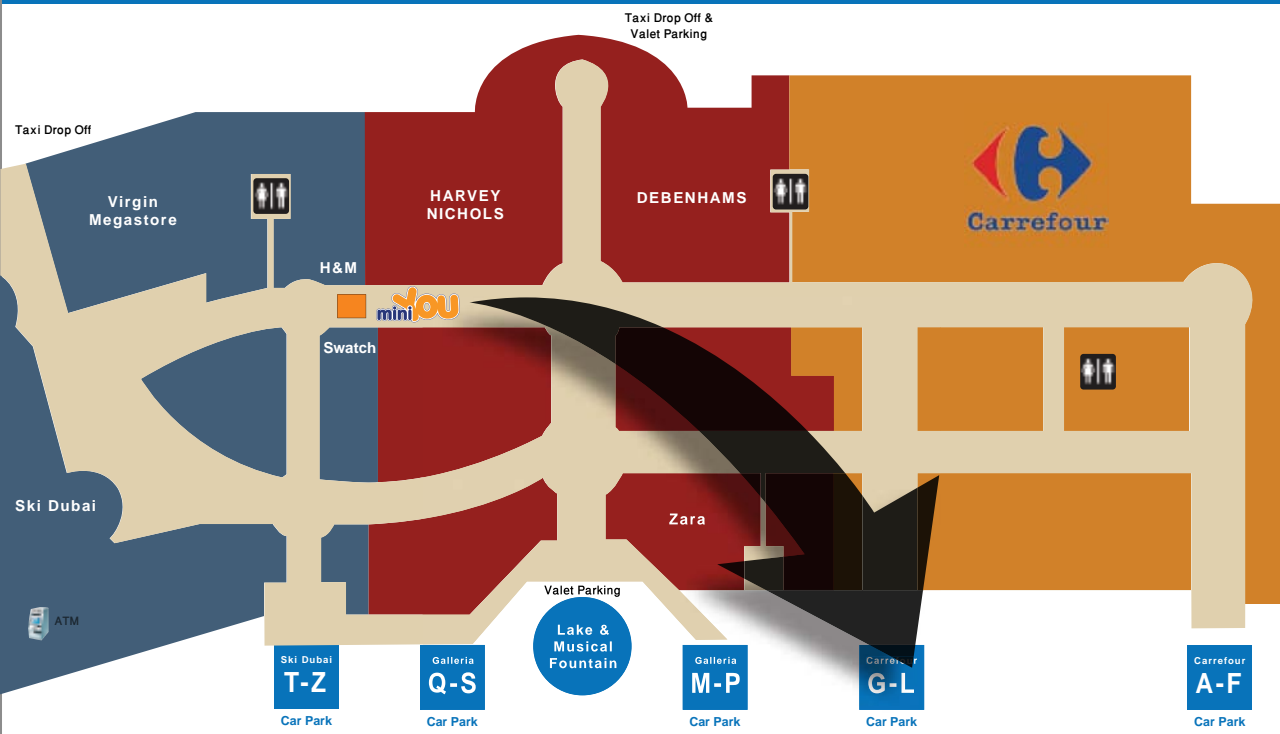

# Ground Level

# Mall of the Emirates

**miniyou**  
3D caricatures for anyone

www.miniyou.me

Opposite the "Swatch" shop 117-119,  
Mall of the Emirates (MoE)  
Located on the ground floor,  
Dubai, U.A.E.  
T: + 971 4 8 85 86 03,  
F: + 971 4 8 85 86 30  
info@miniyou.ae